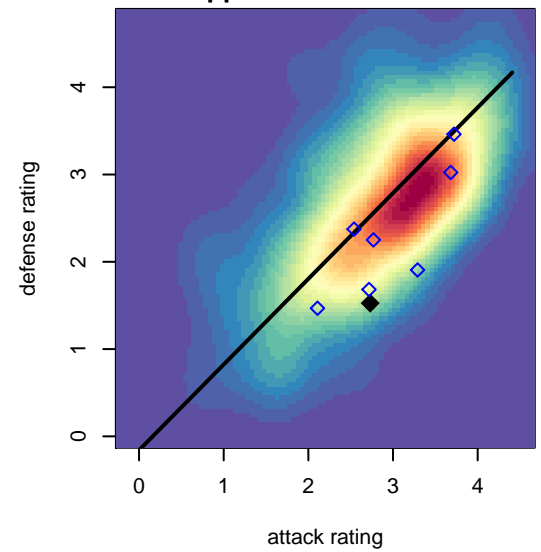

BYSL Xtreme B98

Xtreme SC
Idaho Falls, ID
B98 total strength=1414
attack=15.34 defense=4.6
notes= Hancock 2015

alt names used:
BYSL XTREME SC (ID)
BYSL XTREME HANCOCK (ID)

Venues played:
2014 ID State Cup U16
2015 PVSC Spring Classic BU17
2015 ID State Cup U17

BYSL Xtreme B98
Dots are actual minus expected GF (blue circles) and GA (red triangles).
Blue line is smoothed change in attack strength. Red is smoothed change in defense strength.

**attack and defense variance (black dot)
relative to other teams
and top 10 in region**

**attack and defense rating
relative to others at age
and all opponents in last 13 months**

**attack and defense rating
relative to others at age
and all opponents in last 13 months**

Performance relative to 13 month average

Performance relative to 13 month average

Distribution of opponents
 Red = Lose zone, Blue = Win zone, Green = Even
 Black line separates win/lose zones

lot. A=Neither has attack advantage, B=Opponent has both attack and defense advantage, C=Opponent has both attack and defense disadvantage, D=Both have