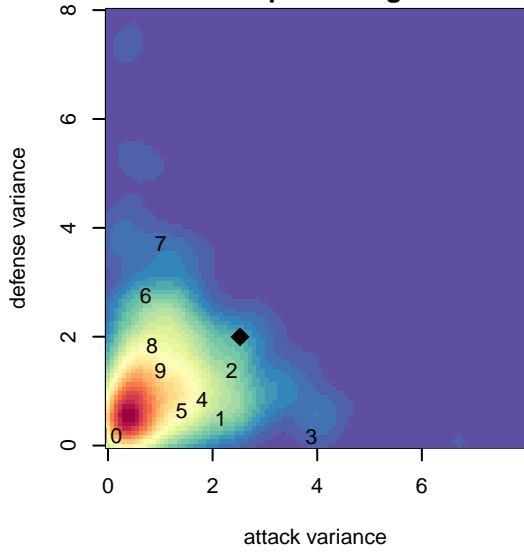

BYSL Xtreme B98

Xtreme SC
Idaho Falls, ID
B98 total strength=1414
attack=15.34 defense=4.6
notes= Hancock 2015

alt names used:
BYSL XTREME SC (ID)
BYSL XTREME HANCOCK (ID)

Venues played:
2014 ID State Cup U16
2015 PVSC Spring Classic BU17
2015 ID State Cup U17

BYSL Xtreme B98
Dots are actual minus expected GF (blue circles) and GA (red triangles).
Blue line is smoothed change in attack strength. Red is smoothed change in defense strength.

**attack and defense variance (black dot)
relative to other teams
and top 10 in region**

Performance relative to 13 month average

Distribution of opponents
 Red = Lose zone, Blue = Win zone, Green = Even
 Black line separates win/lose zones

lot. A=Neither has attack advantage, B=Opponent has both attack and defense advantage, C=Opponent has both attack and defense disadvantage, D=Both have