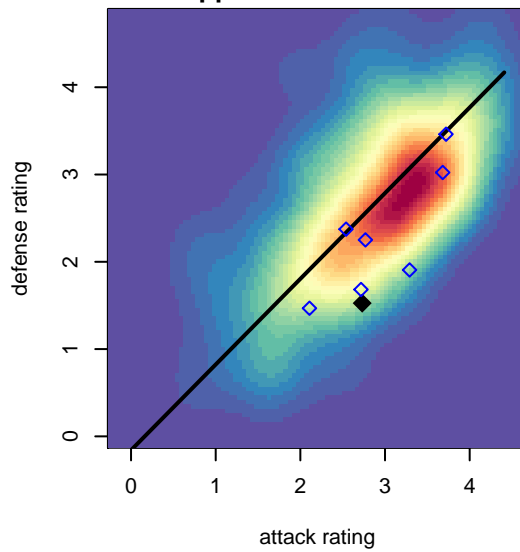

BYSL Xtreme B98

Xtreme SC
Idaho Falls, ID
B98 total strength=1414
attack=15.34 defense=4.6
notes= Hancock 2015

alt names used:
BYSL XTREME SC (ID)
BYSL XTREME HANCOCK (ID)

Venues played:
2014 ID State Cup U16
2015 PVSC Spring Classic BU17
2015 ID State Cup U17

BYSL Xtreme B98
Dots are actual minus expected GF (blue circles) and GA (red triangles).
Blue line is smoothed change in attack strength. Red is smoothed change in defense strength.

**attack and defense variance (black dot)
relative to other teams
and top 10 in region**

**attack and defense rating
relative to others at age
and all opponents in last 13 months**

**attack and defense rating
relative to others at age
and all opponents in last 13 months**

Performance relative to 13 month average

Performance relative to 13 month average

Distribution of opponents
 Red = Lose zone, Blue = Win zone, Green = Even
 Black line separates win/lose zones

lot. A=Neither has attack advantage, B=Opponent has both attack and defense advantage, C=Opponent has both attack and defense disadvantage, D=Both have