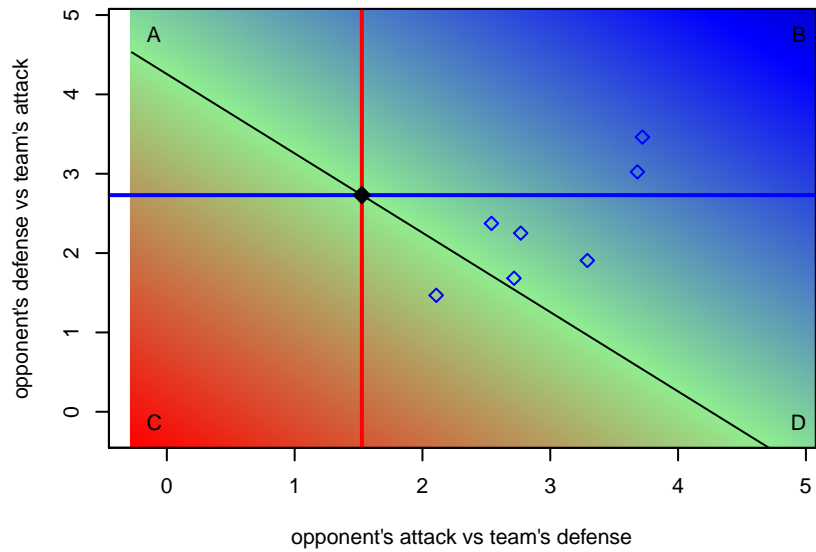

BYSL Xtreme B98
Dots are actual minus expected GF (blue circles) and GA (red triangles).
Blue line is smoothed change in attack strength. Red is smoothed change in defense strength.

**attack and defense variance (black dot)
relative to other teams
and top 10 in region**

**attack and defense rating
relative to others at age
and all opponents in last 13 months**

**attack and defense rating
relative to others at age
and all opponents in last 13 months**

Performance relative to 13 month average

Performance relative to 13 month average

Distribution of opponents
 Red = Lose zone, Blue = Win zone, Green = Even
 Black line separates win/lose zones

lot. A=Neither has attack advantage, B=Opponent has both attack and defense advantage, C=Opponent has both attack and defense disadvantage, D=Both have