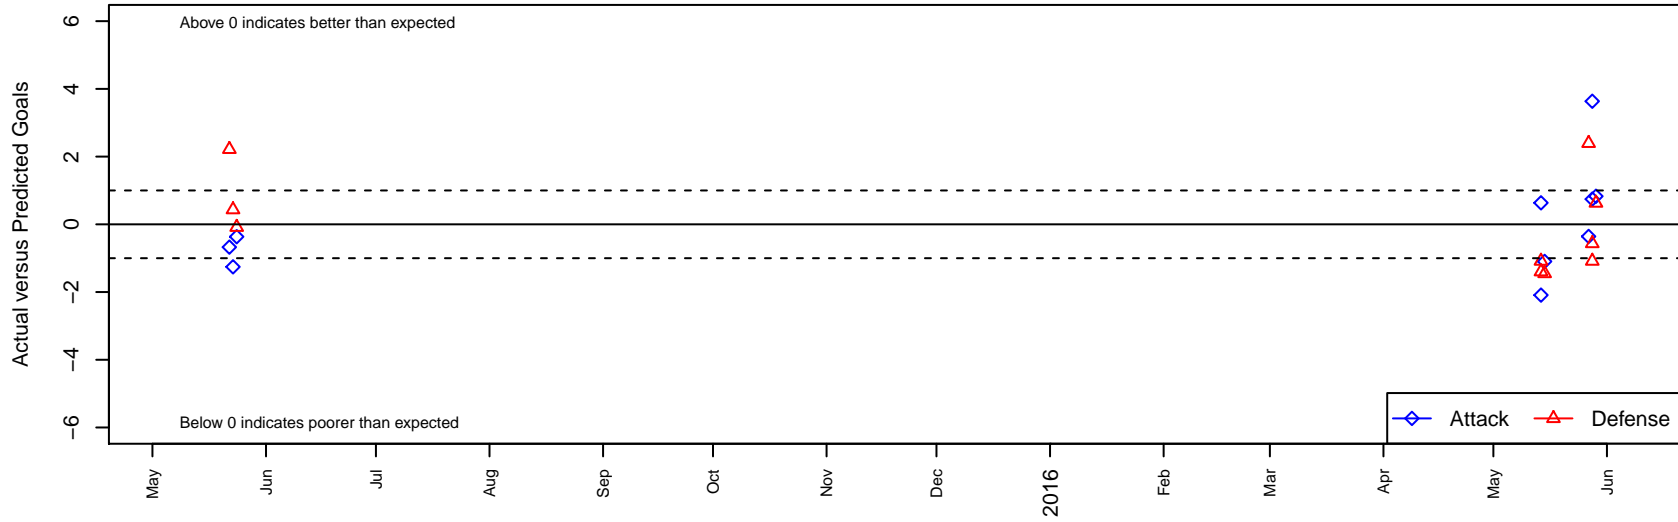

BYSL Xtreme B98

Xtreme SC
Idaho Falls, ID
B98 total strength=1414
attack=15.34 defense=4.6
notes= Hancock 2015

alt names used:
BYSL XTREME SC (ID)
BYSL XTREME HANCOCK (ID)

Venues played:
2014 ID State Cup U16
2015 PVSC Spring Classic BU17
2015 ID State Cup U17

BYSL Xtreme B98
Dots are actual minus expected GF (blue circles) and GA (red triangles).
Blue line is smoothed change in attack strength. Red is smoothed change in defense strength.

**attack and defense variance (black dot)
relative to other teams
and top 10 in region**

**attack and defense rating
relative to others at age
and all opponents in last 13 months**

**attack and defense rating
relative to others at age
and all opponents in last 13 months**

Performance relative to 13 month average

Performance relative to 13 month average

Distribution of opponents
 Red = Lose zone, Blue = Win zone, Green = Even
 Black line separates win/lose zones

lot. A=Neither has attack advantage, B=Opponent has both attack and defense advantage, C=Opponent has both attack and defense disadvantage, D=Both have